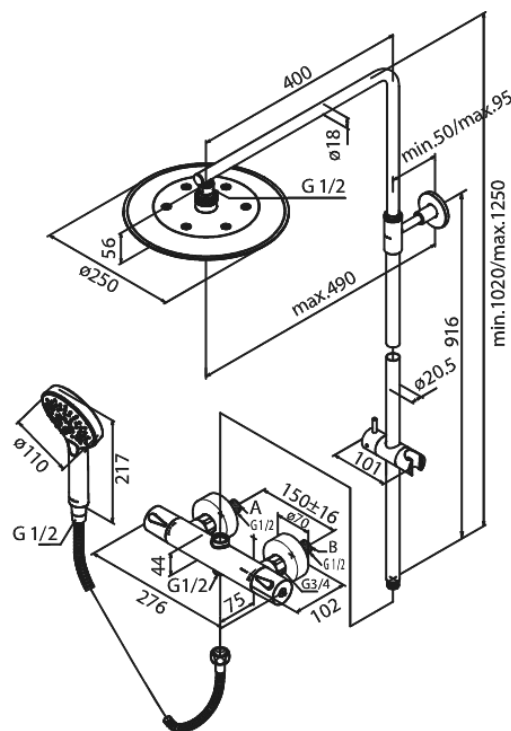

Product features

FM Mattsson Denmark ApS
Hvidkærvej 48, 5250 Odense SV, DK-56416218

+45 88 33 00 34 damixa-international@fmmattssongroup.com

Mere information på damixa.com

damixa